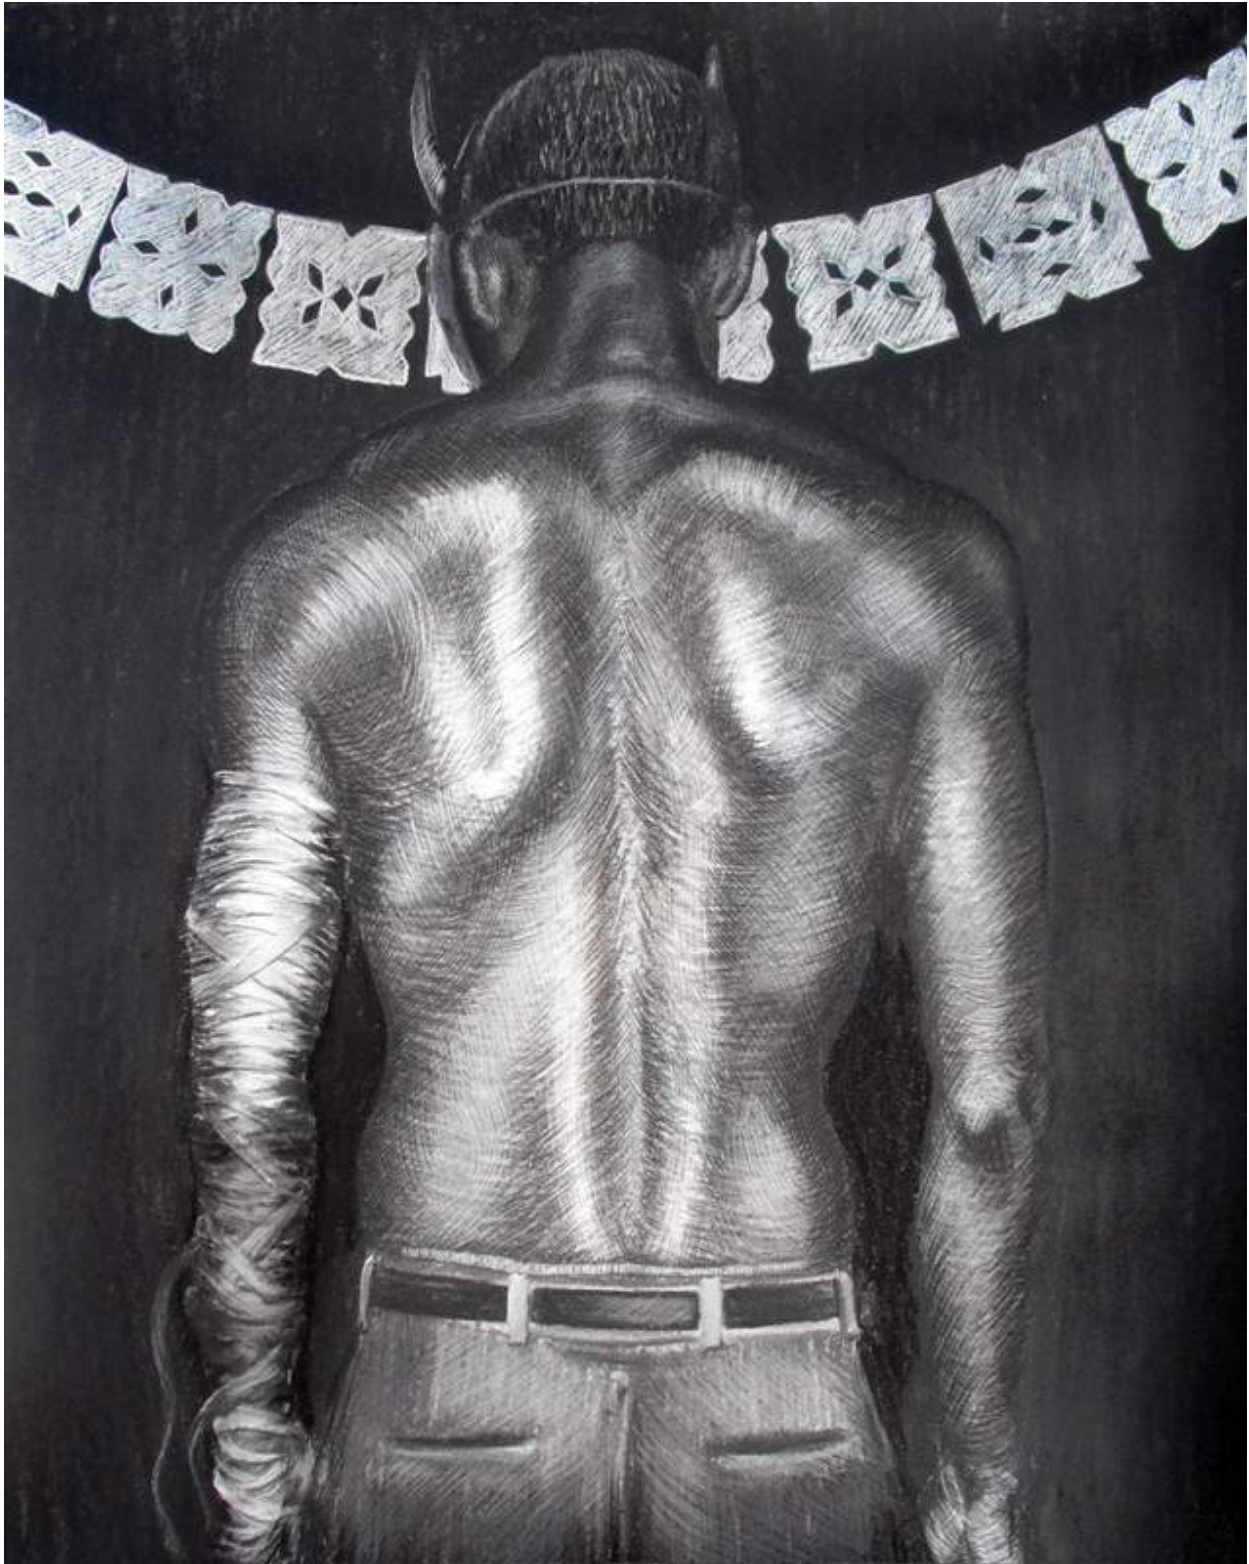

Coagula

Curatorial

974 Chung King Road
Los Angeles, CA 90012
www.coagulacuratorial.com
88gallery@gmail.com
(424) 226-2485

ABEL ALEJANDRE AVAILABLE WORKS

Bonds
Size: 20" x 16"
Medium: oil on canvas
\$5,000

El Mitote (Word on the street)

Size: 20" x 16"

Medium: oil on canvas

\$5,000

Burning Heart
Size: 8"x10"
Medium: graphite & acrylic on synthetic paper
\$2,500

"Blinded Sun"

Size: 16" x 12"

Medium (Técnica): graphite & acrylic on primed wood

\$3,500

Keep Me Warm
Size: 16" x 20"
Medium: chalk pastels on paper
\$3,800

Let's Fight
Size: 16" x 20"
Medium: chalk pastels on paper
\$3,800

Hidden
Size): 20" x 16"
Medium: chalk pastels on paper
\$3,800

All Roads lead to LA

Size: 24" x 24"

Medium: graphite & acrylic on primed wood panel

\$5,000

Los Mors
Size: 24" x 24"
Medium: graphite & acrylic on primed wood panel
\$5,000

The Certain Path

Size: 24" x 24"